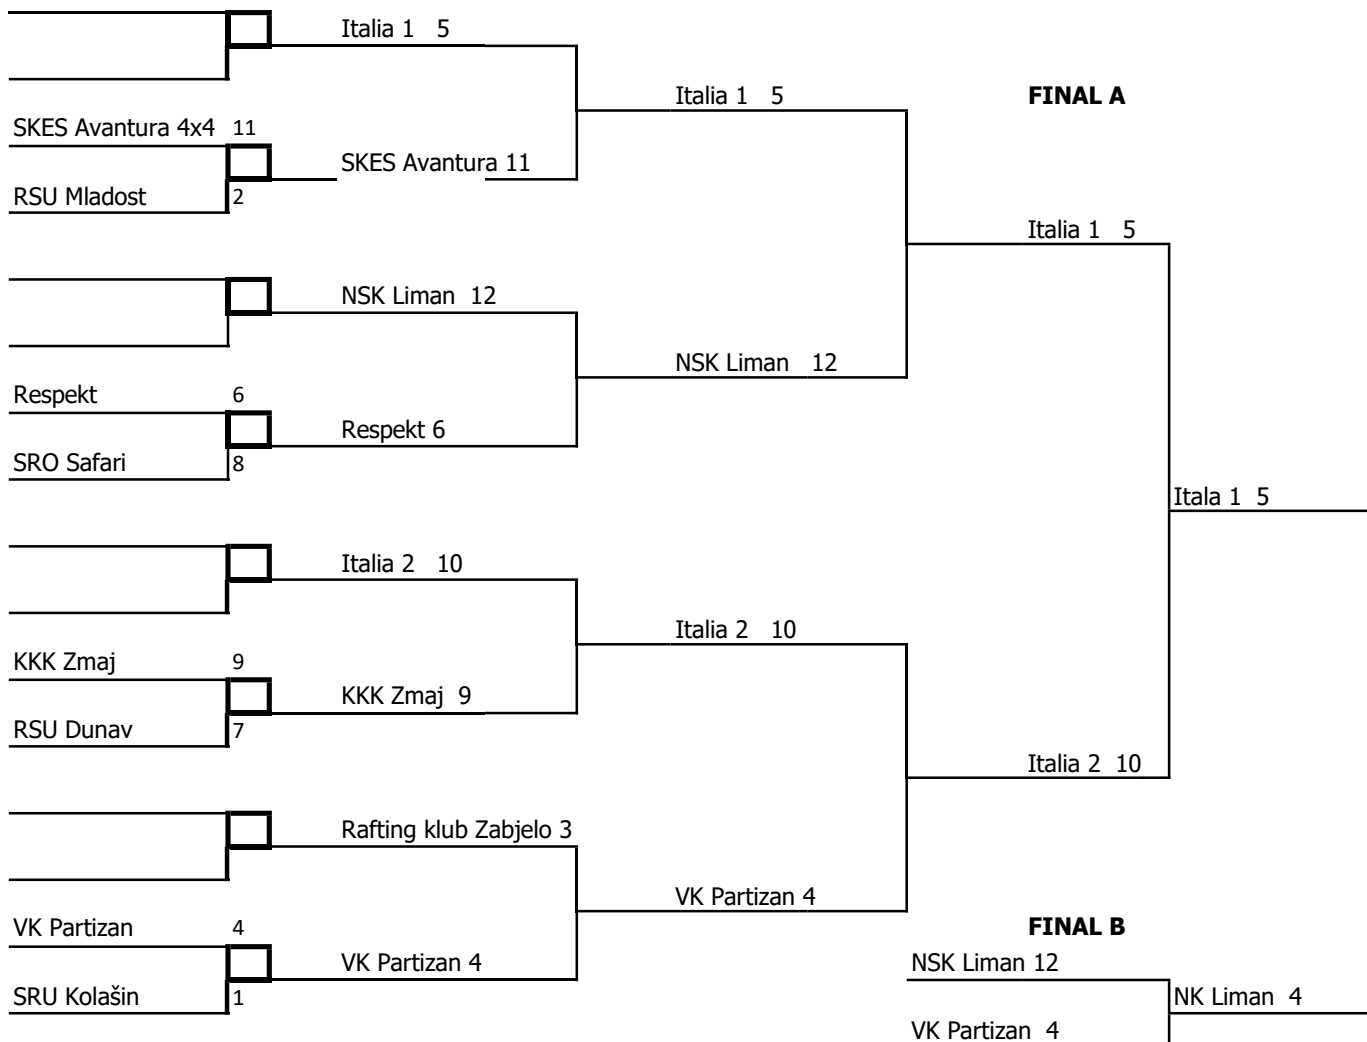

WOMEN

Rank	Bib	Team		Time	Difference	
					time	%
1	22	Italia 2	ITA	85.78	0.00	0.00
2	21	Italia 1	ITA	86.81	1.03	1.20
3	23	RK Advance	SRB	DIS	x	x

Chief Judge

EUROPEAN CUP ZUBIN POTOK 2021

RX Knockout

MEN

Chief Judge